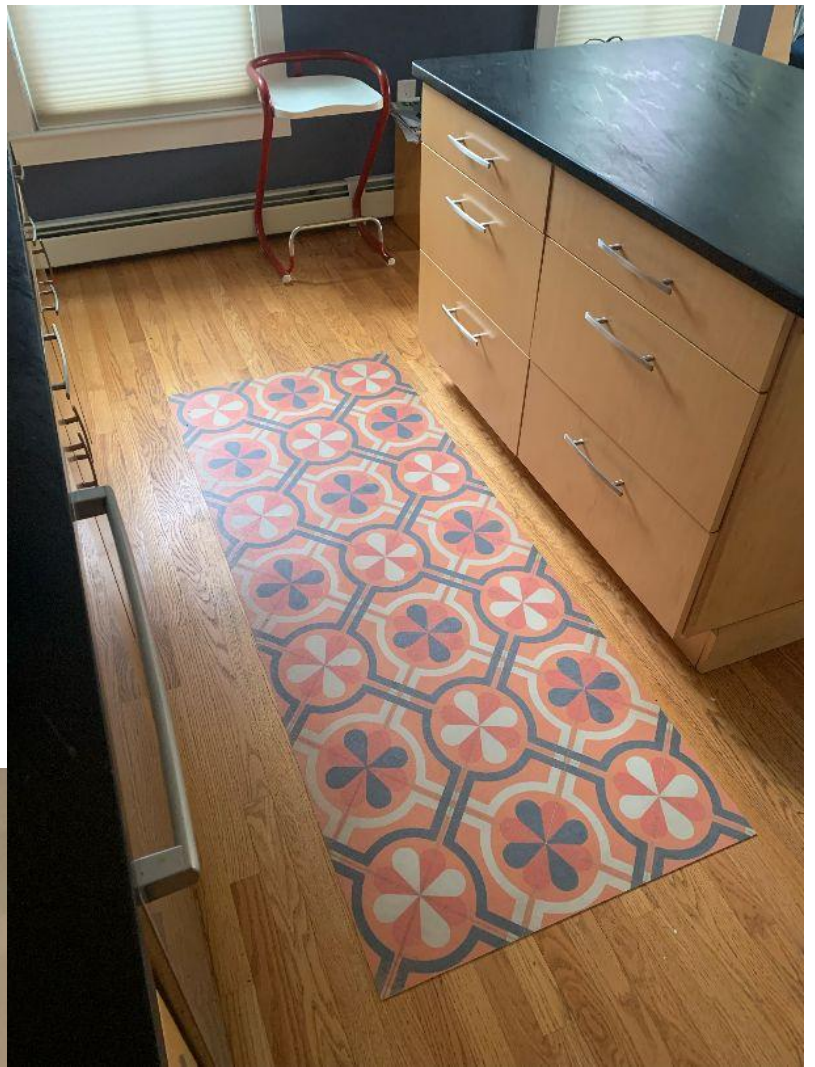

Pattern 19 Madame Curie

Pattern 19
Faraday

Custom round size cut to fit entry

Stark used in Couture Brands trade show booth

Stark as kitchen runner

Pattern 20 Astraea
wall-to-wall bathroom applications

Pattern 20 Vesper
2 36x90 runners