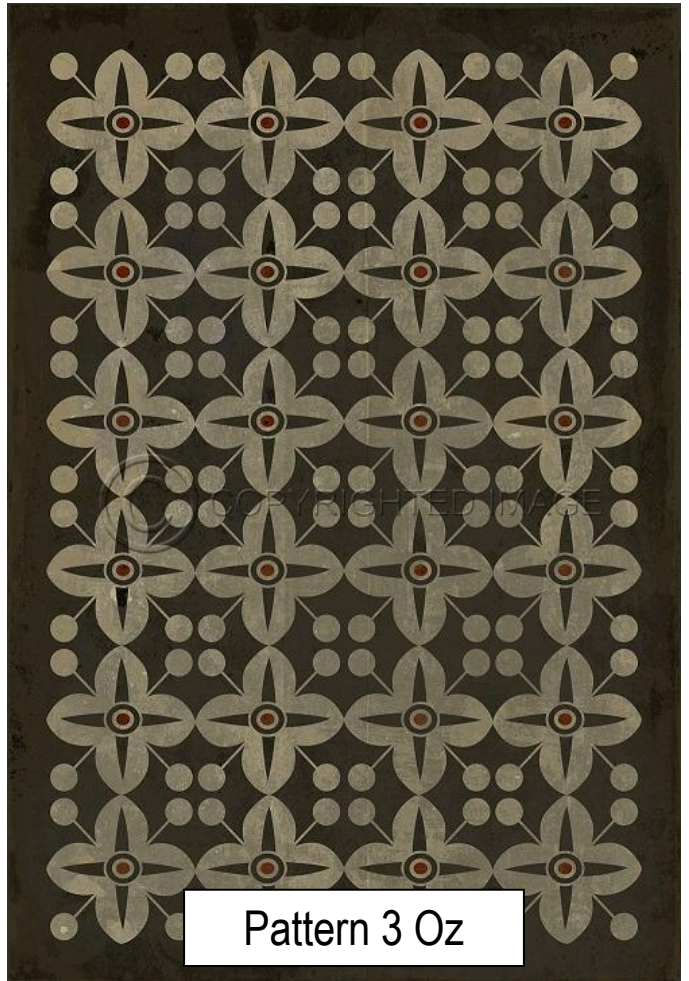

Water Lilies 36x90

Pushing Up Daises
wall-to-all application

Pattern 3

There's No Place Like Home
(custom size)

There's No Place Like Home

Poppy Field 52x76

Pattern 3 Oz

PATTERN 3 - FOLLOW THE YELLOW BRICK ROAD

Pattern 15

Constantinople

Svengali

Istanbul

Pattern 19

Madame Curie
96x140

Madame Curie
custom size runner

Pattern 19 Madame Curie