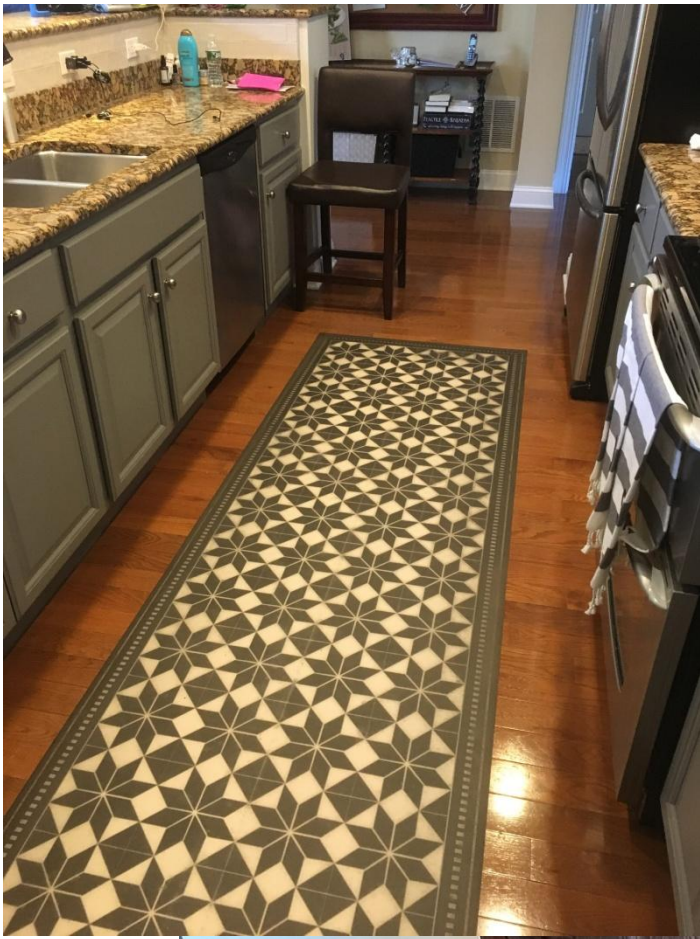

Pattern 20

Stargazer

Stargazer is made with or without a border. The vinyl cuts easily to fit around fixtures, air vents, or angled corners.