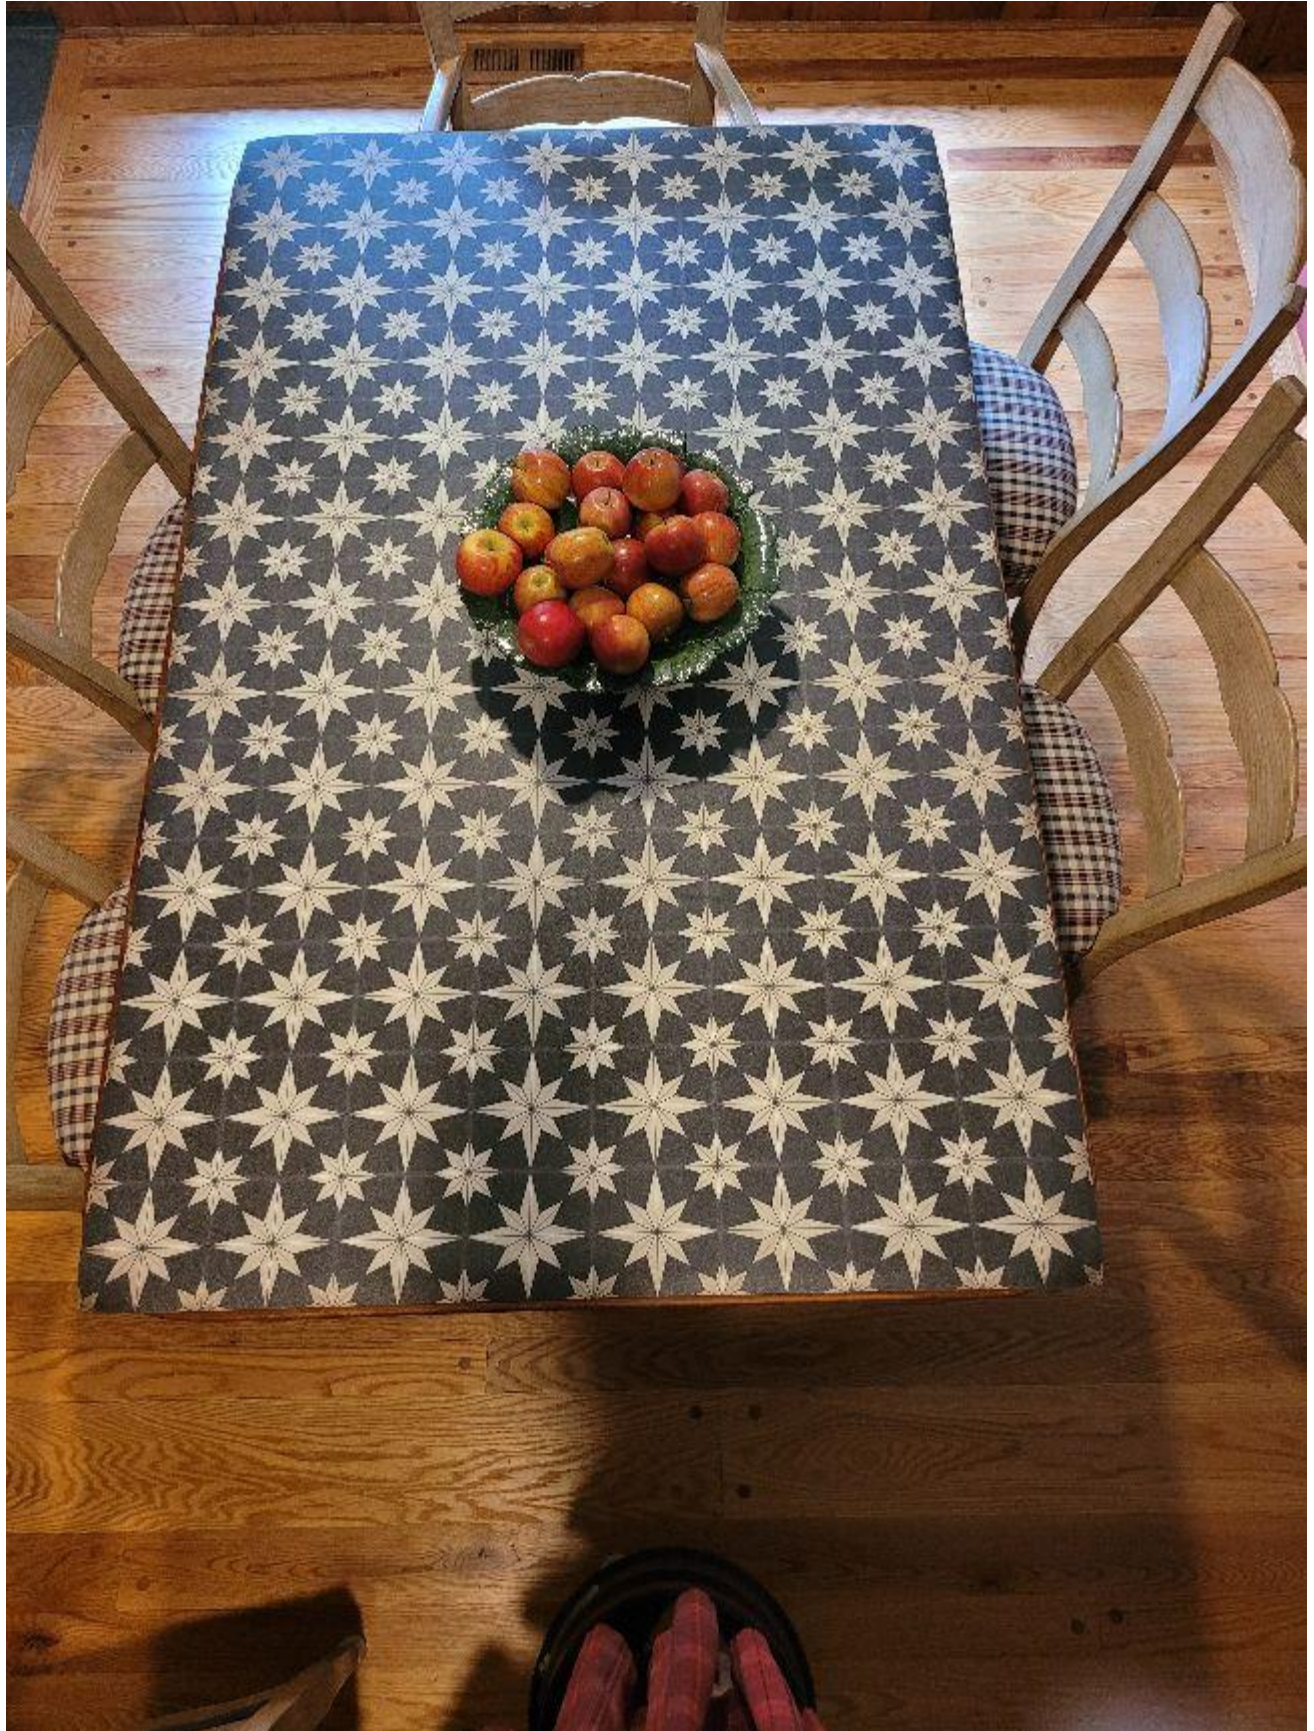

Pattern 20

Vesper

Used as a tabletop protector