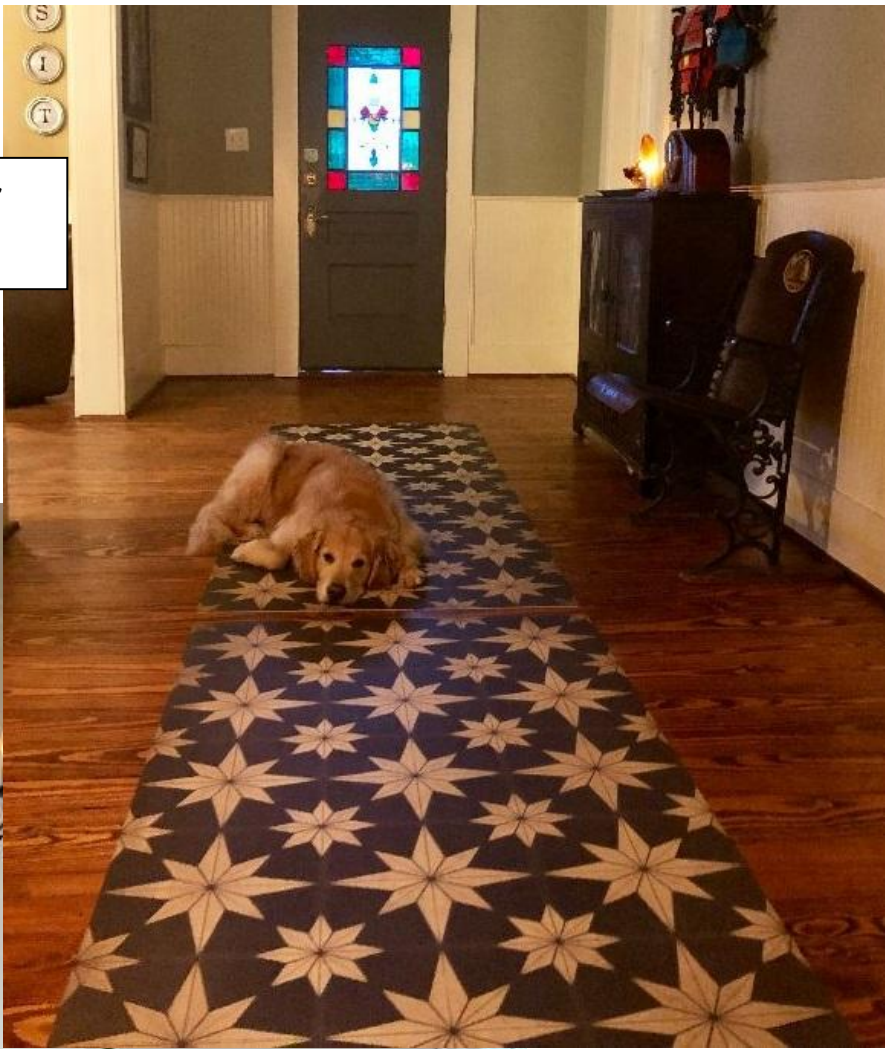

Pattern 19 Madame Curie

Pattern 19
Faraday

Custom round size cut to fit entry

Stark used in Couture Brands trade show booth

Stark as kitchen runner

Pattern 20 Astraea
wall-to-wall bathroom applications

Pattern 20 Vesper
2 36x90 runners