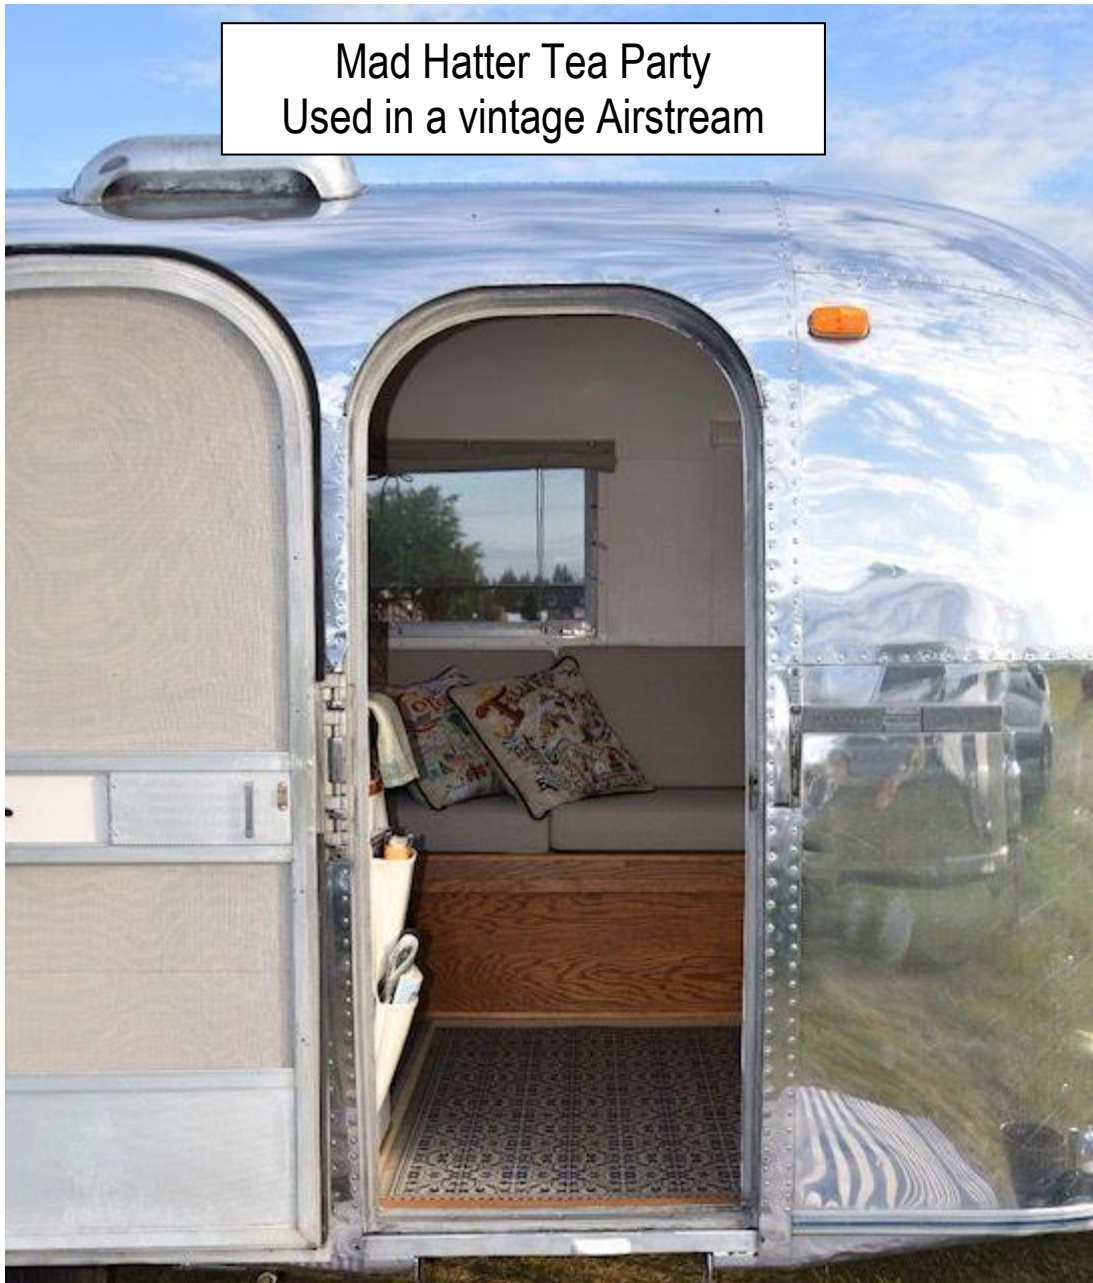

30x44

36x115

52x76

The Red Queen
wall-to-wall kitchen application

Dinah

Mad Hatter Tea Party
Used in a vintage Airstream

Pattern 21 The White Rabbit

Pattern 21
The White Rabbit