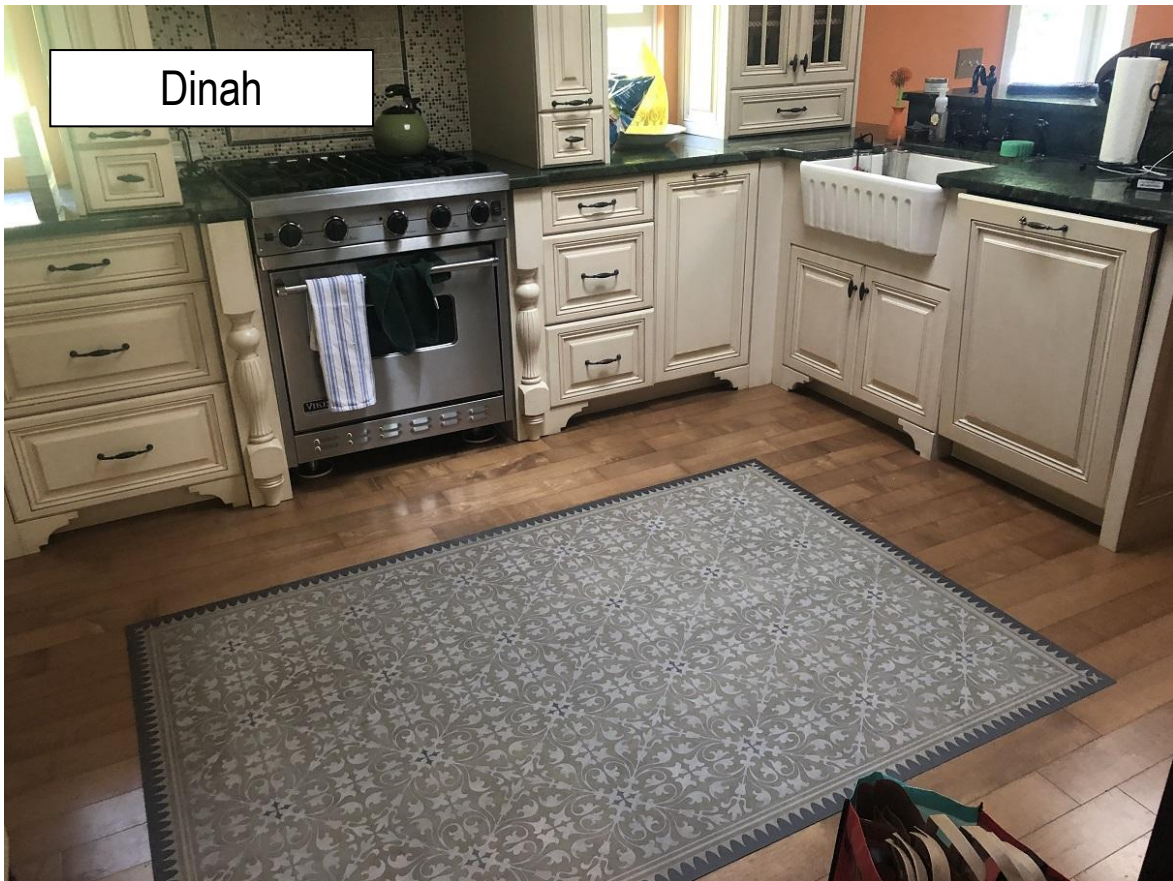

30x44

36x115

52x76

The Red Queen
wall-to-wall kitchen application

Dinah

Mad Hatter Tea Party
Used in a vintage Airstream

Pattern 21 The White Rabbit

Pattern 21
The White Rabbit