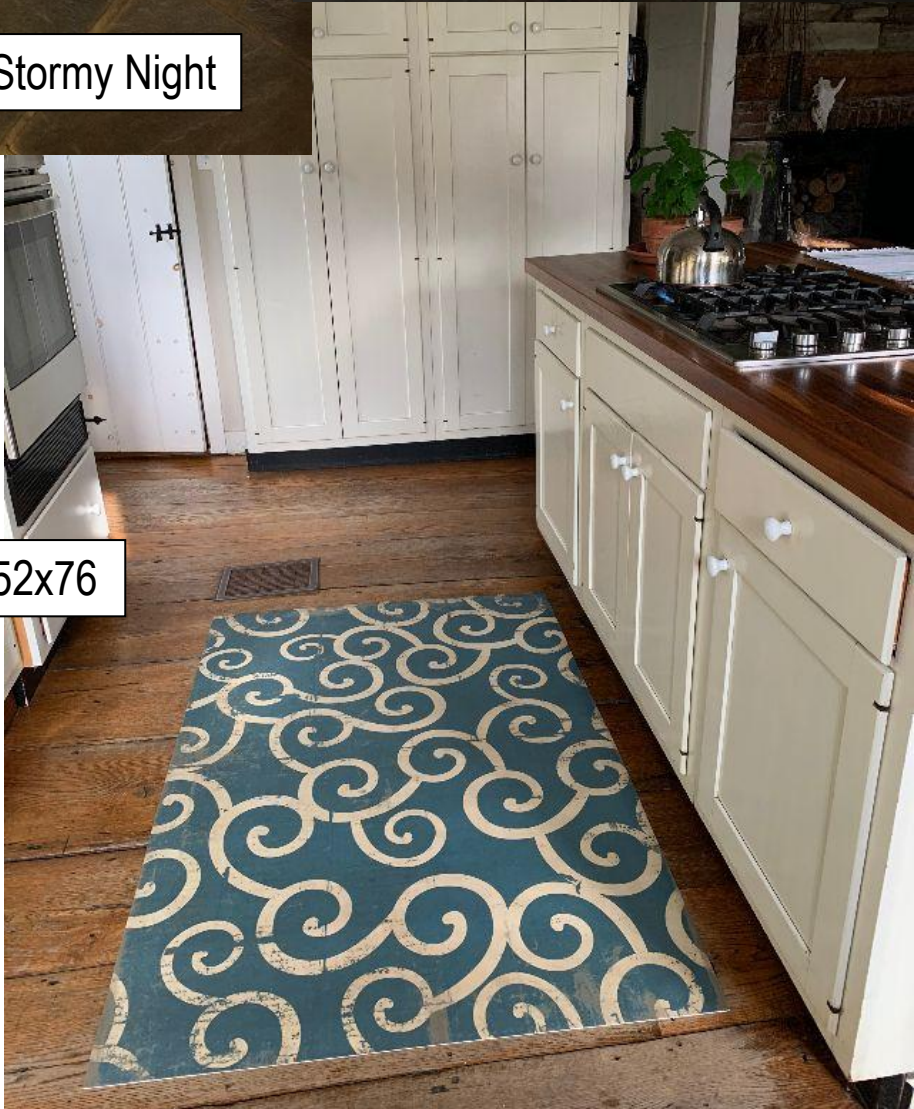

It Was a Dark and Stormy Night

Tsunami 52x76