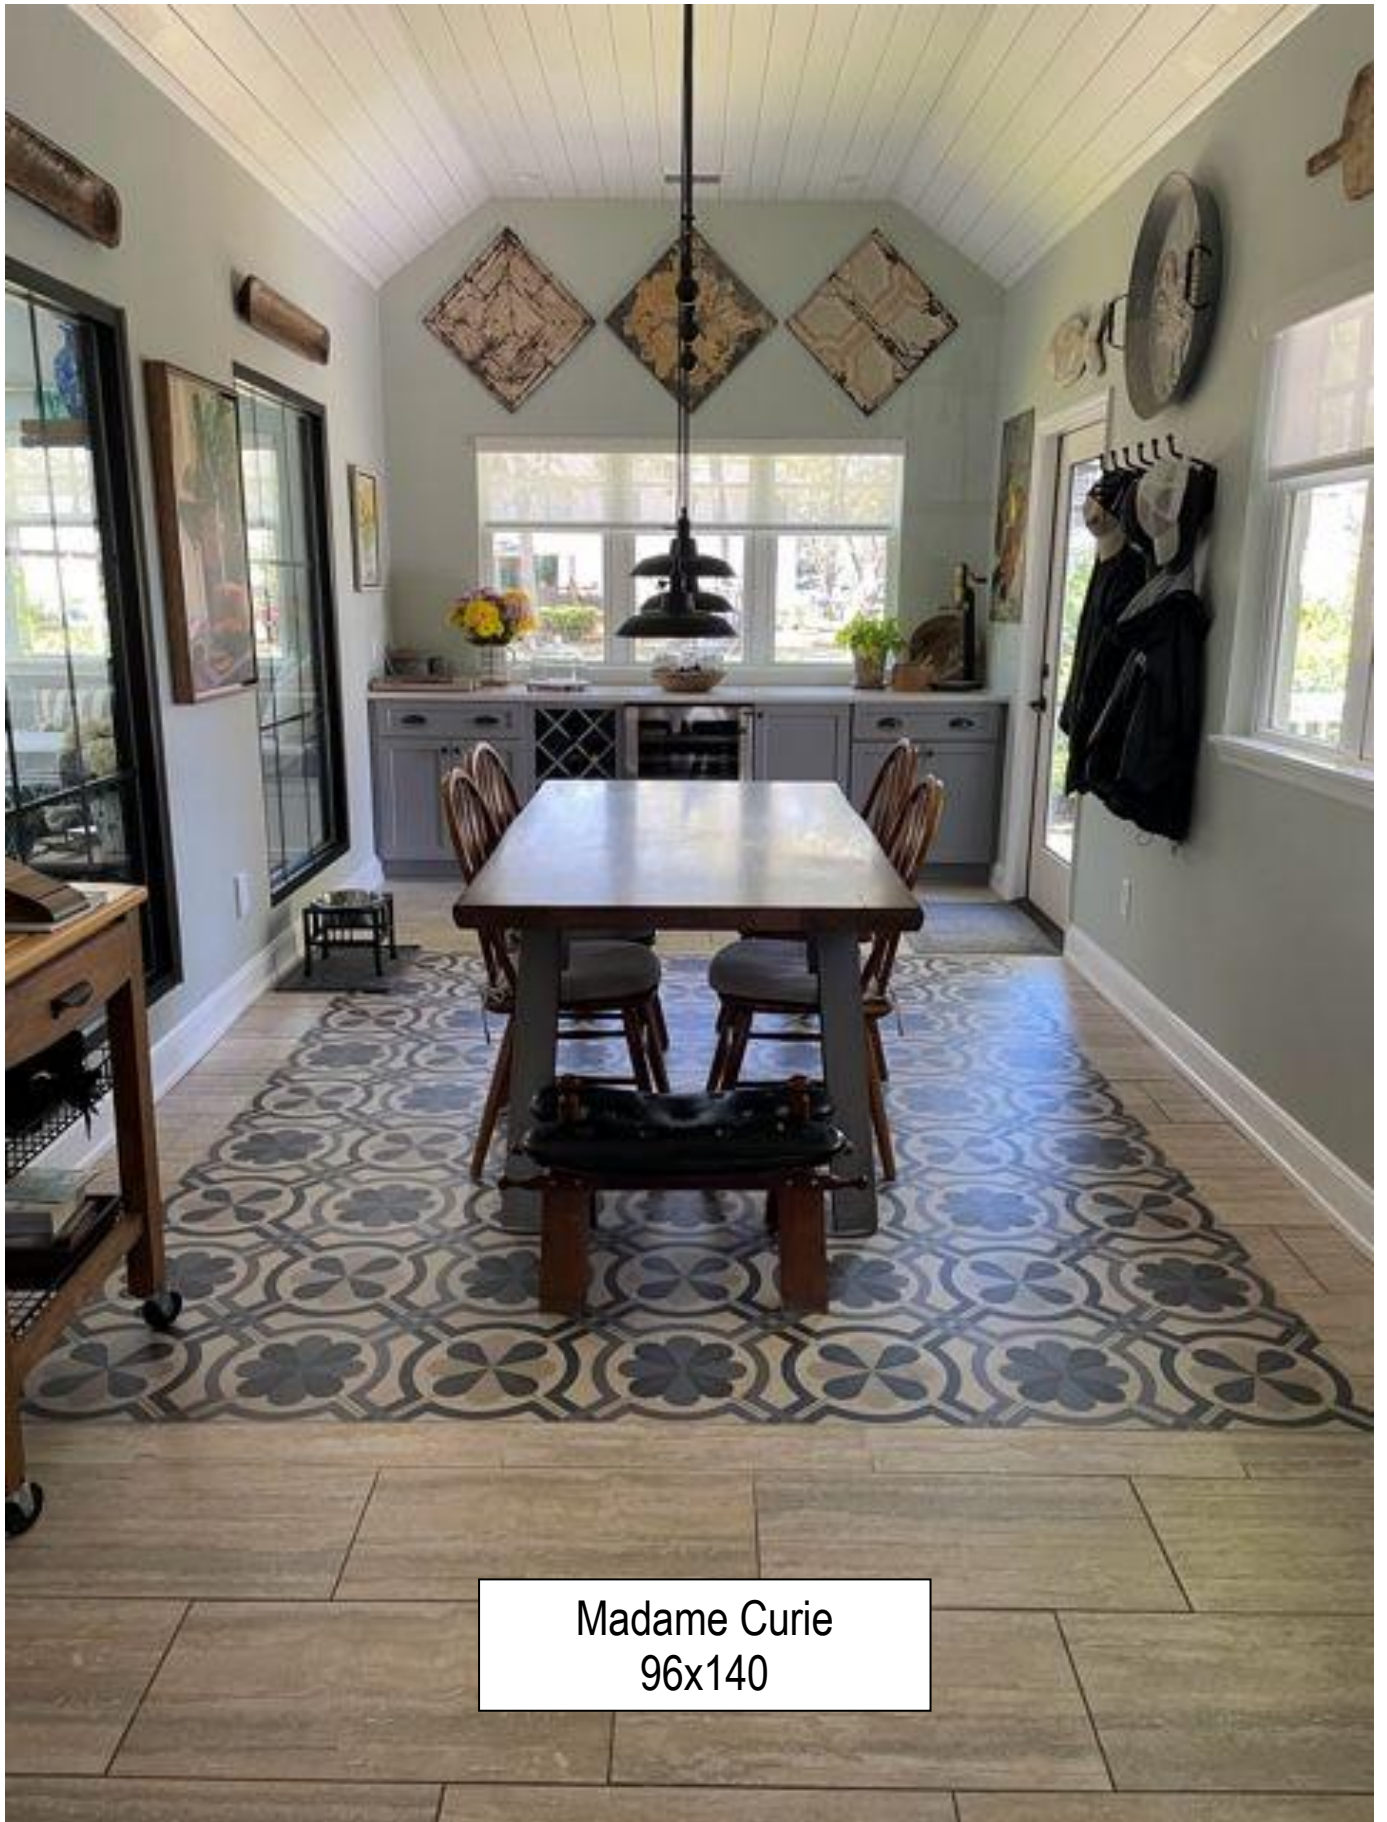

Pattern 19

Madame Curie
96x140