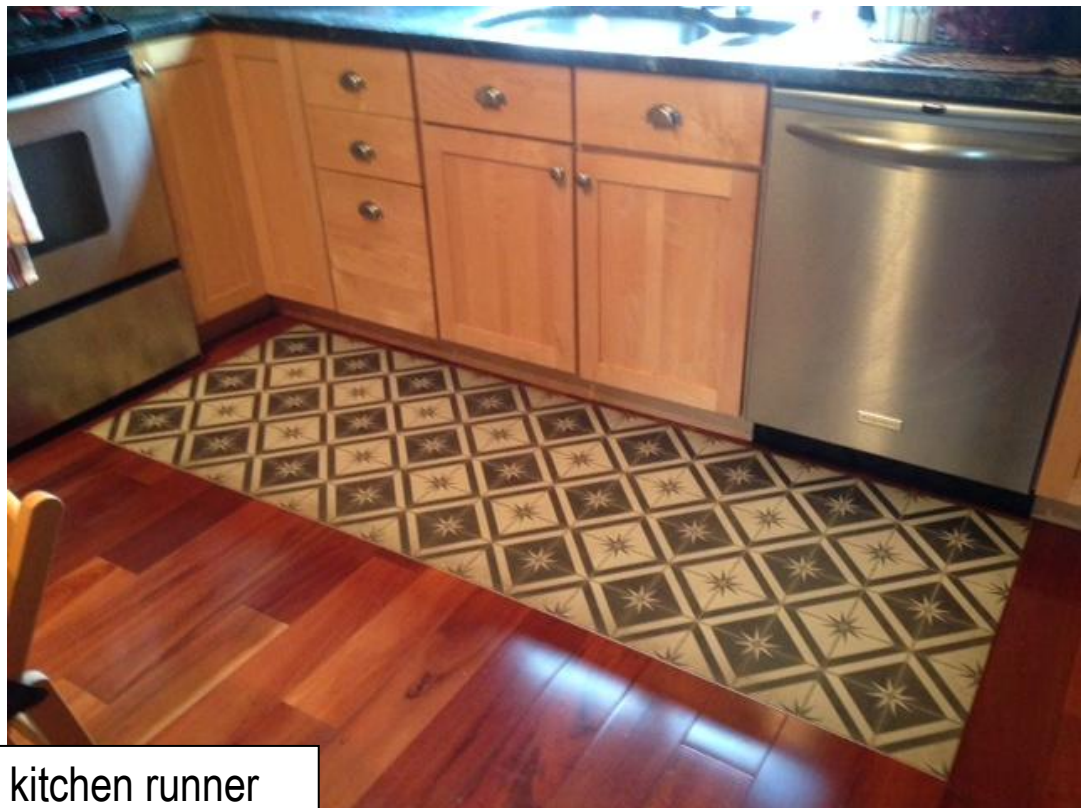

Pattern 19 Madame Curie

Pattern 19
Faraday

Custom round size cut to fit entry

Stark used in Couture Brands trade show booth

Stark as kitchen runner

Pattern 20 Astraea
wall-to-wall bathroom applications

Pattern 20 Vesper
2 36x90 runners