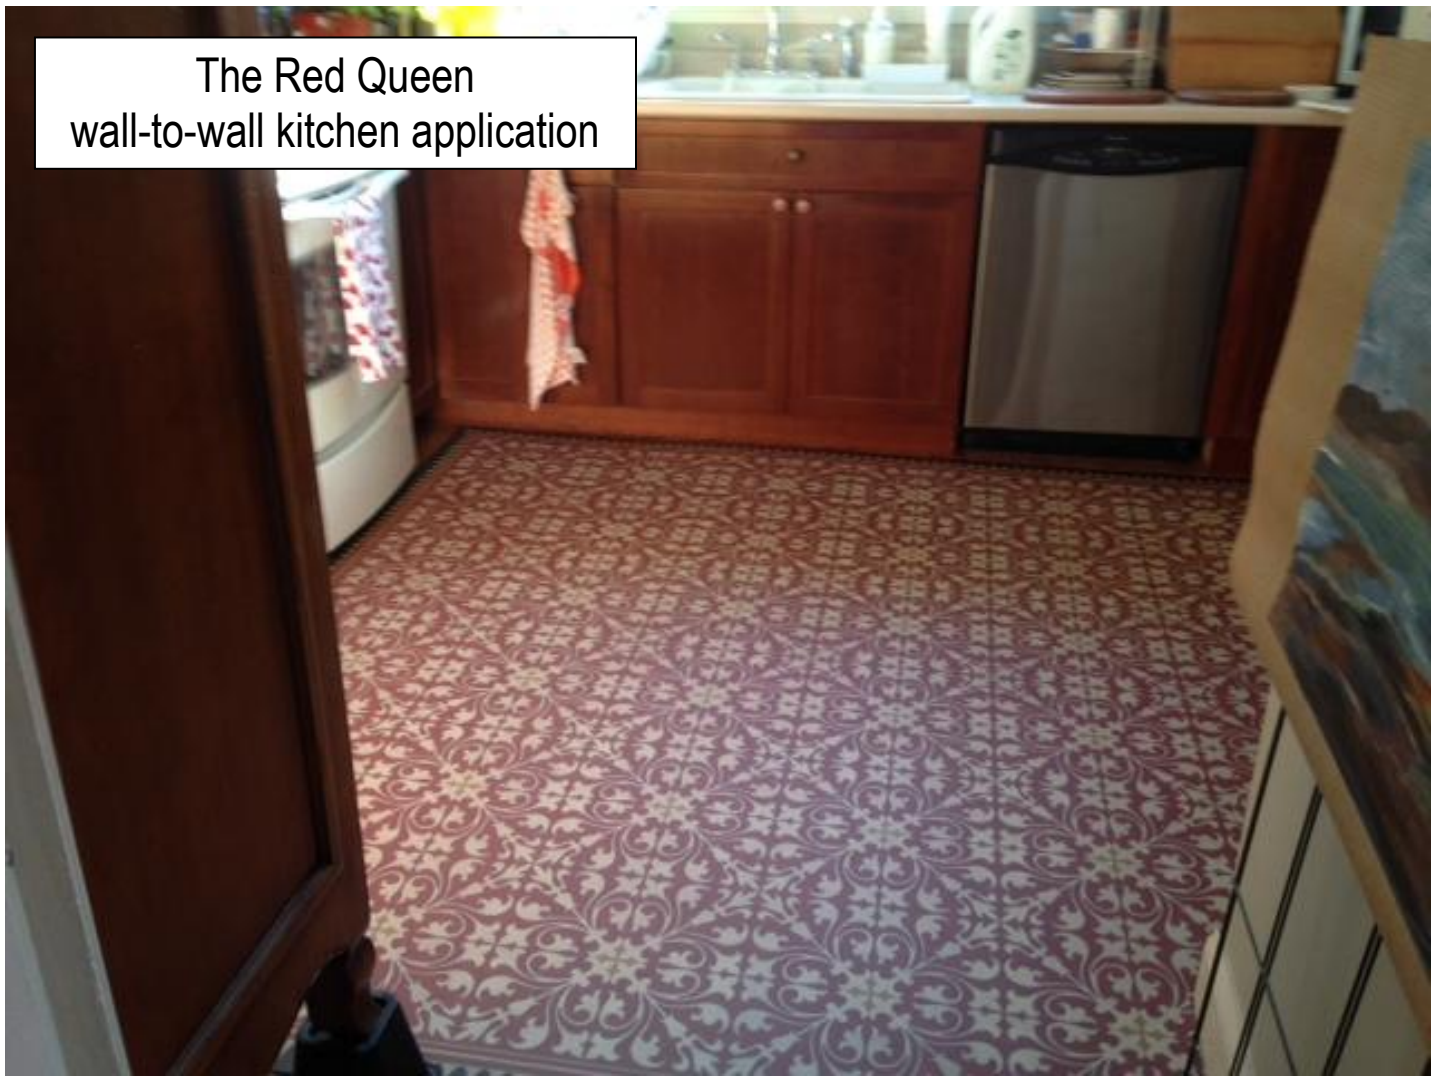

Used as a tabletop protector

Pattern 20

Stargazer

Stargazer is made with or without a border. The vinyl cuts easily to fit around fixtures, air vents, or angled corners.

Pattern 21

The White Rabbit

Pattern 21
The Red Queen

30x44

36x115

52x76

The Red Queen
wall-to-wall kitchen application

Dinah

Mad Hatter Tea Party
Used in a vintage Airstream

Pattern 21 The White Rabbit

Pattern 21
The White Rabbit